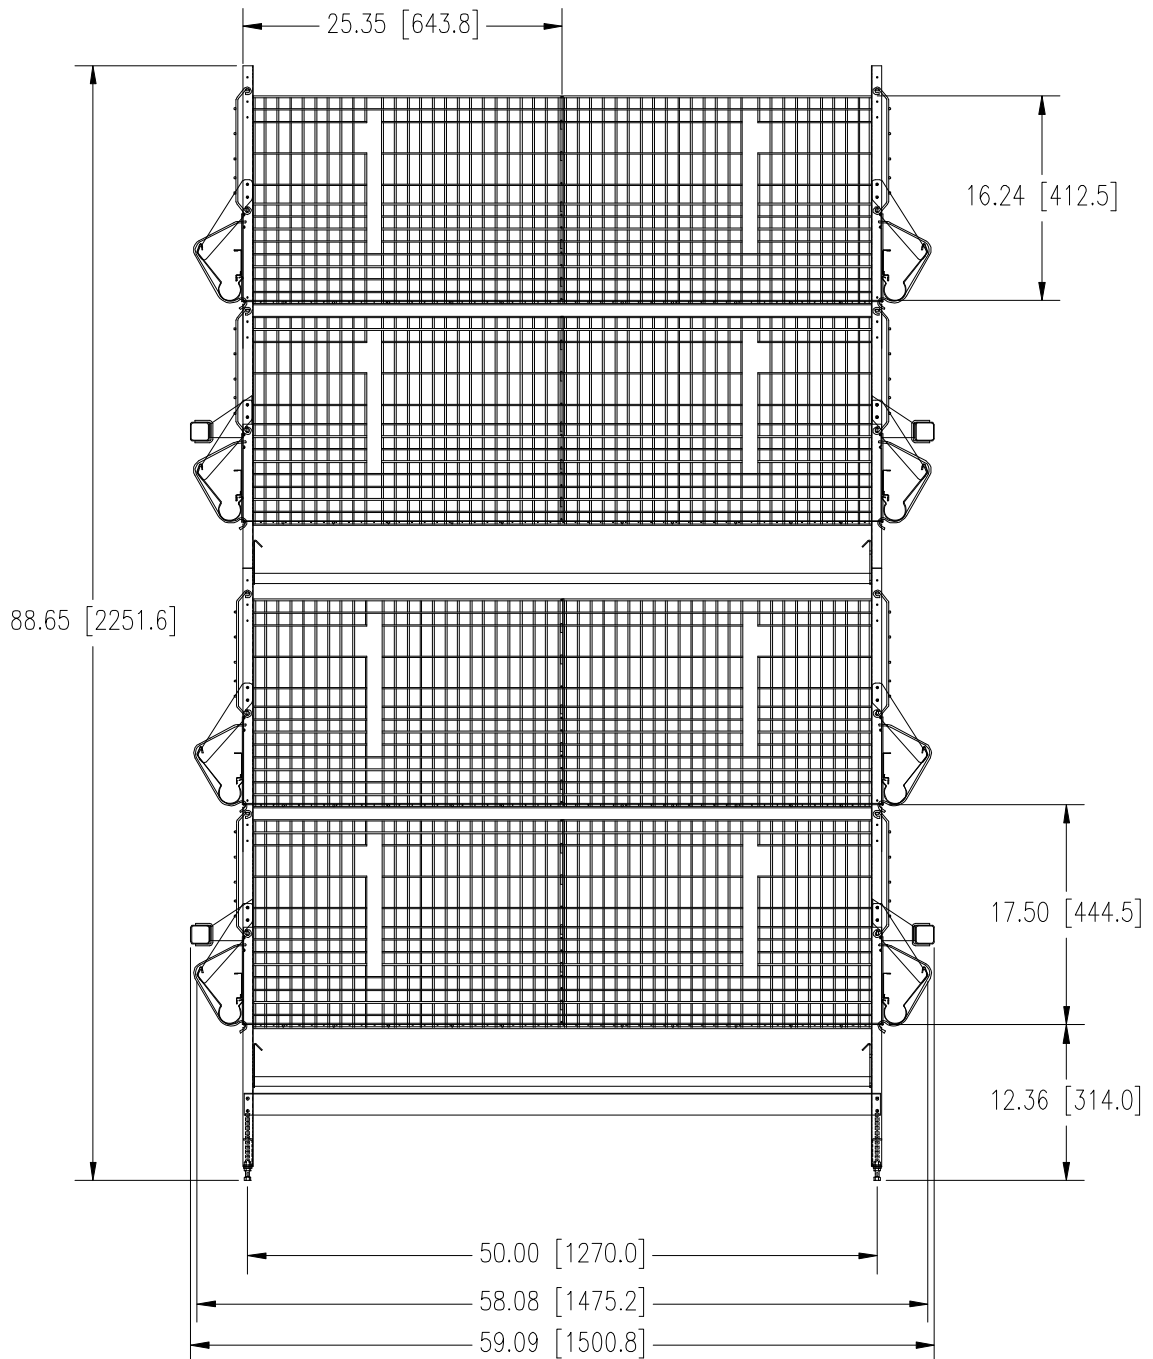

2+2 4-HIGH MODULAR MANURE BELT BROOD GROW

in[mm]

BROOD GROW

This is a representative sample of a popular style. Please contact us for additional options or special designs at egg@choretime.com.